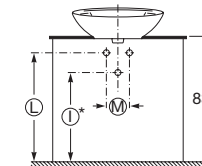

Countertop

Countertop basins

Countertop

Ref.	Series	Dimensions	He	I	L	M
324572..0	ELEMENT 70	700 x 380	720	530(T)	610	150
324655..0	KHROMA 75	750 x 400	730	530(T)	610	150
320654..0	KHROMA 40	400 x 400	730	530(T)	610	150
327447..0	VERANDA	795 x 530	665	540(T)	560	150
320882..0	HALL 52	520 x 440	755	530(T)	610	150
324224..0	COM 60	600 x 450	720	530(T)	610	150
32722R..0	POST 60	600 x 450	720	530(T)	610	150
327225..0	URBI 1	ø 450	750	530(T)	610	150
327226..0	URBI 2	660 x 380	780	530(T)	680	150
327228..0	URBI 3	580 x 400	760	530(T)	640	150
32722C..0	URBI 4	600 x 450	750	530(T)	610	150
320225..0	URBI 5	650 x 400	750	530(T)	640	150
320225..0	URBI 6	640 x 430	750	530(T)	610	150
320225..0	URBI 7	600 x 400	760	530(T)	640	150
320225..0	URBI 8	550 x 400	750	530(T)	640	150
324220..0	ART 44	ø 440	730	530(T)	640	150
324221..0	ART 60	600 x 380	730	530(T)	640	150
324222..0	ORBITA 42	ø 420	770	530(T)	670	150
324223..0	ORBITA 63	630 x 420	770	530(T)	670	150
327876..0	BOL	ø 420	740	540	620	150
327877..0	FONTANA	600 x 480	740	540	620	150
32722D..0	TERRA	ø 390	720	530(T)	610	150
32722E..0	FUEGO	490 x 390	720	530(T)	610	150

* In installations without pop-up waste the (I) measurement must be increased by 40 mm.

(Hx) arising from installation with pedestal.

* In installations without pop-up waste the (I) measurement must be increased by 40 mm.

(Hx) arising from installation with pedestal.