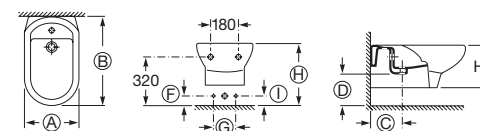

Wall-hung bidets

Ref.	Series	A	B	C	D	Hp	F Supply	G	H	I	I pop-up waste S-bend	I pop-up waste S-Trap
357575..0	ELEMENT	370	545	220	210	280	100-120	150	410	120	120	120
357565..0	HAPPENING	360	560	240	205	290	100	130-150/320-340	400	100 al.-120 ev.	100	100
357625..0	HALL	355	515	205	195	320	100	130	400	100	100	100
357385..0	SIDNEY	360	590	195	210	275	100	150-320	400	-	100	100
355357..0	MERIDIAN	360	585	200	210	280	100	150-320	400	100	-	-
355305..s	VICTORIA N/L	355	545	200	210	255	100	150	400	100	100	100

* In installations without pop-up waste the ① measurement must be increased by 40 mm. ** The measurement ③ is 320 for wall support 5276008.