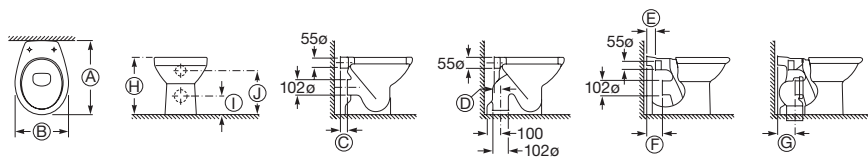

B3/4 Installation measurements table

High and wall-hung tank toilets

Horizontal disposal   Vertical disposal   Dual disposal