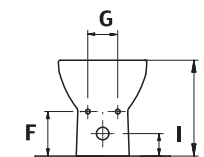

Bidety stojące

SERIA	NR REF.	A	B	C	D	E (z pokrywą)	F	G	H	I
POLO PLUS	3-35129903	350	535	170	185	43	180	150	385	100
VICTORIA	3-51309007	350	530	170	185	43	180	150	380	100
GIRALDA	3-57464	360	570	185	190	40	180	150	385	100
DAMA	3-51329	355	570	195	185	60	180	150	385	100
DAMA SENSO	3-55514	355	570	215	185	40	180	150	385	100
MERIDIAN	3-57354	360	590	205	185	40	180	150	385	100
GEORGIA	3-57414	380	650	195	185	40	180	150	385	100
SIDNEY	3-57384	360	590	195	185	35	180	150	385	100
VERONICA	3-57374	415	660	270	185	0	180	150	385	100
AMERICA	3-57490	395	645	200	190	40	180	150	385	100
VERANDA 1)	3-57449	390	640	270	190	0	180	130	385	100
HAPPENING	3-57564	360	560	265	195	0-5	180	80	390	100
ELEMENT	357574	370	545	220	195	0-5	180	80	395	100