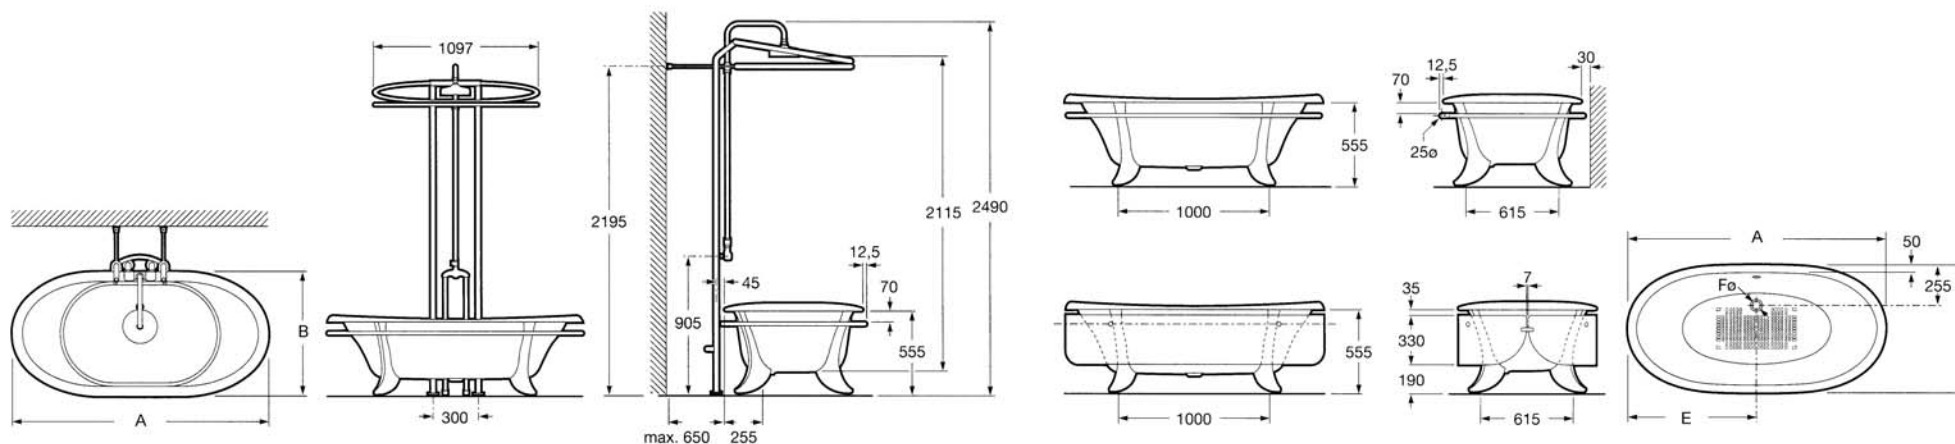

NEWCAST FUTURA	2336B0..0	1700	850	---	---	850	52
NEWCAST FUTURA	2336C0..0	1700	850	---	---	850	52