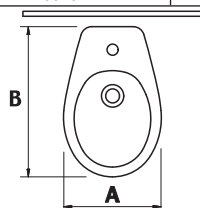

Bidety stojące

SERIA	NR REF.	A	B	C	D	E (z pokrywą)	F	G	H	I
POLO PLUS	3-35129903	350	535	170	185	43	180	150	385	100
VICTORIA	3-51309007	350	530	170	185	43	180	150	380	100
GIRALDA	3-57464	360	570	185	190	40	180	150	385	100
DAMA	3-51329	355	570	195	185	60	180	150	385	100
DAMA SENSO	3-55514	355	570	215	185	40	180	150	385	100
MERIDIAN	3-57354	360	590	205	185	40	180	150	385	100
GEORGIA	3-57414	380	650	195	185	40	180	150	385	100
SIDNEY	3-57384	360	590	195	185	35	180	150	385	100
VERONICA	3-57374	415	660	270	185	0	180	150	385	100
AMERICA	3-57490	395	645	200	190	40	180	150	385	100
VERANDA 1)	3-57449	390	640	270	190	0	180	130	385	100
HAPPENING	3-57564	360	560	265	195	0-5	180	80	390	100
ELEMENT	357574	370	545	220	195	0-5	180	80	395	100